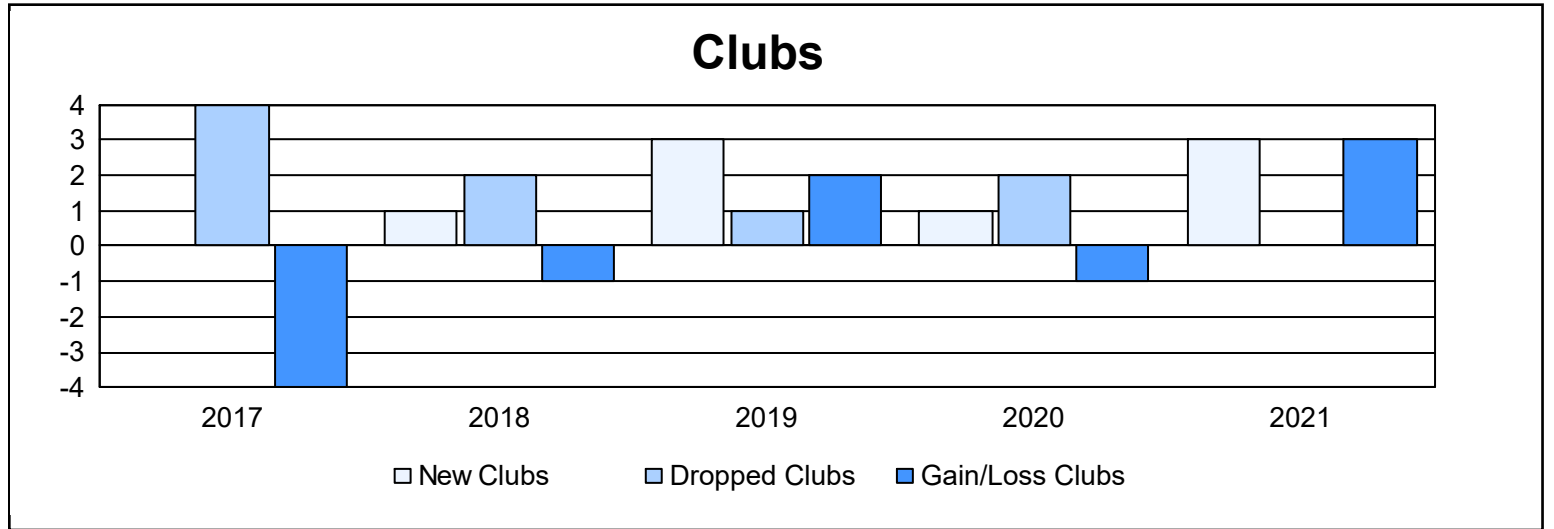

Year	New Clubs	Dropped Clubs	Gain/ Loss Clubs	New Members	Charter Members	Reinstate Members	Transfer Members	Total Member Added	Total Members Dropped	Gain/ Loss Members
2016-2017	0	4	-4	60	2	14	2	78	116	-38
2017-2018	1	2	-1	92	25	3	0	120	88	32
2018-2019	3	1	2	66	73	9	1	149	131	18
2019-2020	1	2	-1	61	21	3	4	89	109	-20
2020-2021	3	0	3	88	63	0	17	168	106	62
<b>Average</b>	<b>2</b>	<b>2</b>	<b>0</b>	<b>73</b>	<b>37</b>	<b>6</b>	<b>5</b>	<b>121</b>	<b>110</b>	<b>11</b>

### Membership Composition June 2021 Cumulative