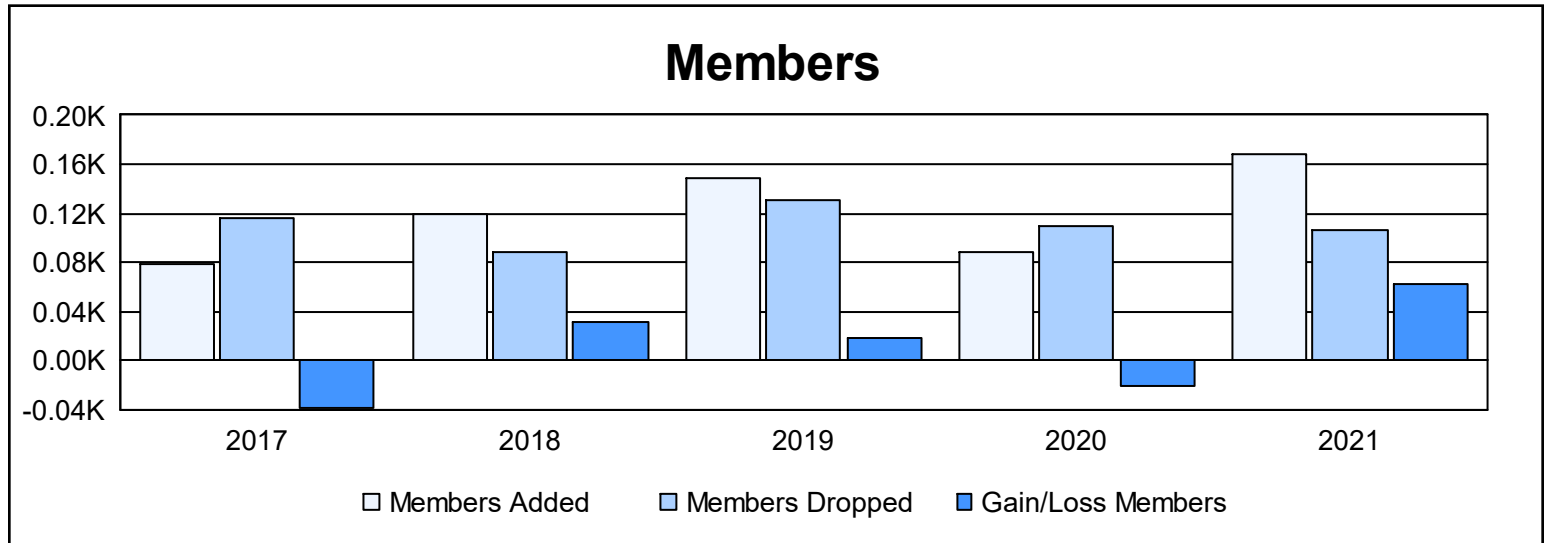

Year	New Clubs	Dropped Clubs	Gain/ Loss Clubs	New Members	Charter Members	Reinstate Members	Transfer Members	Total Member Added	Total Members Dropped	Gain/ Loss Members
2016-2017	0	4	-4	60	2	14	2	78	116	-38
2017-2018	1	2	-1	92	25	3	0	120	88	32
2018-2019	3	1	2	66	73	9	1	149	131	18
2019-2020	1	2	-1	61	21	3	4	89	109	-20
2020-2021	3	0	3	88	63	0	17	168	106	62
<b>Average</b>	<b>2</b>	<b>2</b>	<b>0</b>	<b>73</b>	<b>37</b>	<b>6</b>	<b>5</b>	<b>121</b>	<b>110</b>	<b>11</b>

### Membership Composition June 2021 Cumulative